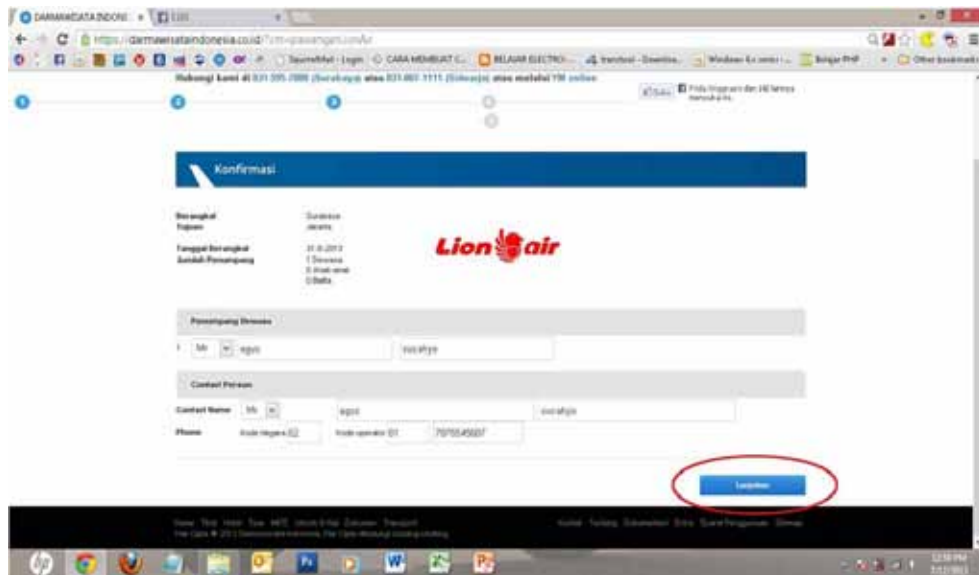

Pilih Waktu Keberangkatan

pilihlah kelas harga tiket, klik pada lingkaran

Booking Tiket : 02

Lion Air eTicket Itinerary / Receipt

This is an eTicket itinerary. To enter the airport and for check-in, you must present this itinerary receipt along with Official Government issued photo identification such as passport, identity card or Indonesians KTP.