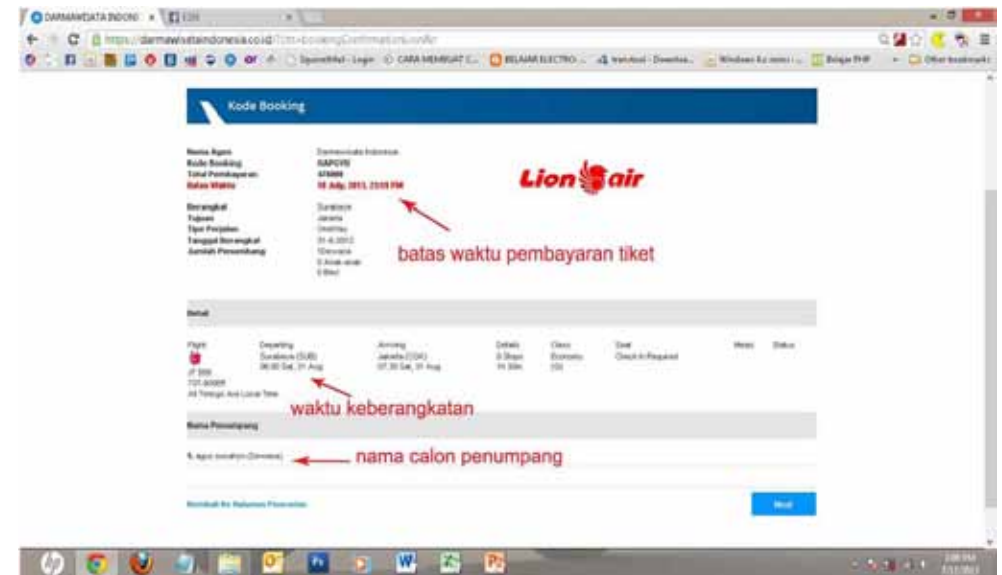

Harga tiket

Published Fare IDR 471,000
Taxes IDR 5,000
TOTAL IDR 476,000

Lanjutkan

Ubah Rencana Perjalanan

No Penerbangan	Waktu Berangkat	Waktu Tiba	Rencana	Elemen	Pemesan
JT 001 737-800SR	Surabaya 04:38:00	Jakarta 04:37:35	[Calendar]	[Dropdown]	[Dropdown]
JT 001 737-800SR	Surabaya 04:09:45	Jakarta 04:39:15	[Calendar]	[Dropdown]	[Dropdown]
JT 001 737-800SR	Surabaya 04:07:15	Jakarta 04:38:45	[Calendar]	[Dropdown]	[Dropdown]
JT 001 737-800SR	Surabaya 04:07:45	Jakarta 04:39:15	[Calendar]	[Dropdown]	[Dropdown]
JT 001 737-800SR	Surabaya 04:10:30	Jakarta 04:11:00	[Calendar]	[Dropdown]	[Dropdown]
JT 001 737-800SR	Surabaya 04:12:00	Jakarta 04:14:30	[Calendar]	[Dropdown]	[Dropdown]
JT 001 737-800SR	Surabaya 04:12:00	Jakarta 04:10:15	[Calendar]	[Dropdown]	[Dropdown]
JT 001 737-800SR	Surabaya 04:14:10	Jakarta 04:10:15	[Calendar]	[Dropdown]	[Dropdown]

Pilih Waktu Keberangkatan

pilihlah kelas harga tiket, klik pada lingkaran

Booking Tiket : 02

Lion Air eTicket Itinerary / Receipt

This is an eTicket itinerary. To enter the airport and for check-in, you must present this itinerary receipt along with Official Government issued photo identification such as passport, identity card or Indonesians KTP.